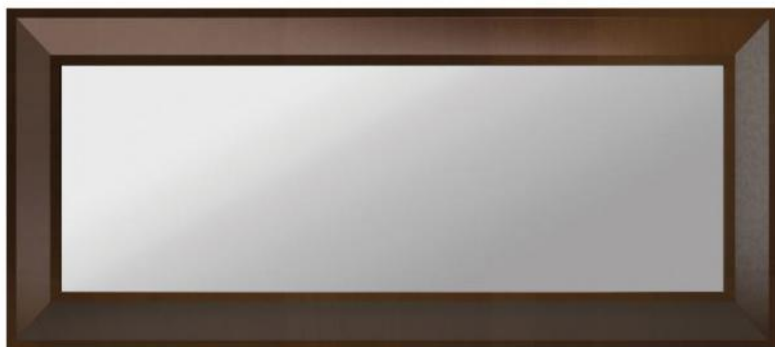

Mirror Tiberius

TECHNICAL DATA

Item code: **00SP70**

Finish: **P3 - Moka - cat.ZA**

Height: **70 cm / 27,56 in**

Width: **150 cm / 59,06 in**

Depth: **8,50 cm / 3,35 in**

Net weight: **0 Kg**

Gross weight: **0 Kg**

Packaging volume: **0,00 m³**

Pieces per box: **1**

Simple Contemporary style mirror with wooden structure.
It has rather essential lines and is particularly suitable for classic and contemporary spaces.
It can be positioned vertically or horizontally for use in dining rooms or living rooms.